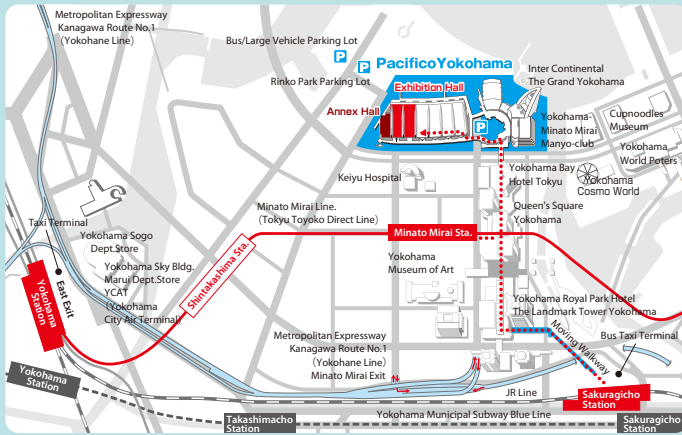

Exhibitor Guide

IMAGE SENSING SHOW 2020

ISS 2020

IN JAPAN PACIFICO
YOKOHAMA

10 wed. → 12 fri. Jun. 2020.

QoL (Quality of Life) Zone

Light Source and Lighting Zone
System Integrator Zone

Special Sections : Security
Medical
Deep Learning
Industry-University Collaboration

Concurrent Events

Precision Engineering Fair 2020
26th Symposium on Sensing via Image Information : SSII2020

Sponsored by : Advanced Communication Media Co., Ltd.

Supported by : IMAGING ASSOCIATION JAPAN (IAJ) / JAPAN INDUSTRIAL IMAGING ASSOCIATION (JIIA)

<https://www.adcom-media.co.jp/iss/>

ACCESS

■ Pacifico Yokohama

Address: 1-1-1 Minato-mirai, Nishi-ku, Yokohama, JAPAN

- 3 min. walk from Minato-mirai station
- 7 min. by bus / 12 min. walk from Sakuragi-cho station
- 10 min. by bus / 7 min. by taxi from Yokohama Sta.
- From Haneda Airport to Pacifico Yokohama
- Haneda ← About 35 min. by Airport Limousine Bus → Pacifico Yokohama
- Haneda ← About 24 min. by Keihin Kyuko Express → Yokohama Sta. ← About 10 min. by Taxi or Minato Mirai Line → Pacifico Yokohama
- From Narita Airport to Pacifico Yokohama
- Narita ← About 90 min. by JR Narita Express → Yokohama Sta. ← About 10 min. by Taxi or Minato Mirai Line → Pacifico Yokohama
- Narita ← About 90 min. by Airport Limousine Bus → YCAT (Yokohama City Air Terminal) ← About 10 min. by Taxi or Minato Mirai Line → Pacifico Yokohama