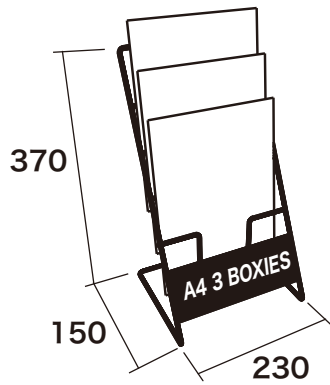

No.22 Punch Carpet ¥19,440

No.20 Catalogue Stand(desktop) ¥3,780